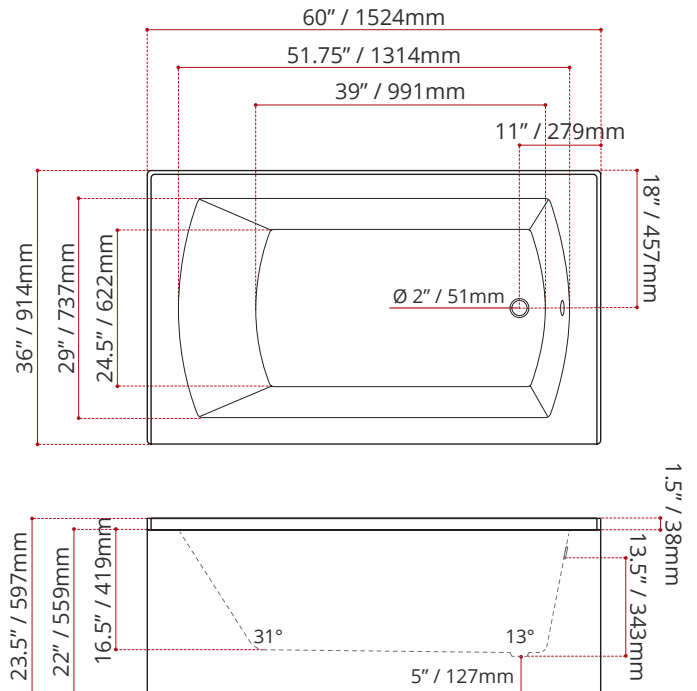

Product images are for illustration purposes only. Actual product(s) may vary.

WHITE FINISH	
MODEL No.	
3571	
LEFT HAND DRAIN LOCATION	
3581	
RIGHT HAND DRAIN LOCATION	

BLACK FINISH	BISCUIT FINISH
MODEL No.	MODEL No.
3572 LEFT HAND DRAIN LOCATION	3573 LEFT HAND DRAIN LOCATION
3582 RIGHT HAND DRAIN LOCATION	3583 RIGHT HAND DRAIN LOCATION
<i>COLOUR OPTIONS ARE MADE TO ORDER - NO REFUND - NO RETURN -</i>	

DIMENSIONS	WATER DEPTH	CAPACITY
<ul style="list-style-type: none"> Length: 60" / 1524mm Width: 36" / 914mm Skirt Height: 22" / 559mm 	13.5" / 343mm Drain to overflow	56 gal. 212 litres of water

PRODUCT INFORMATION:	
<ul style="list-style-type: none"> Modern style Plain skirt End drain Made in Canada 	<ul style="list-style-type: none"> Above floor rough-in installation High gloss / Crack-resistant acrylic Complies with CSA & IAPMO standards

SHIPPING INFORMATION:	
<ul style="list-style-type: none"> Length: 62" / 1575mm Width: 38" / 965mm Height: 26" / 660mm 	<ul style="list-style-type: none"> Net Weight: 35.8 kg / 79 lbs Gross Weight: 40 kg / 88 lbs

MODEL NUMBER : **3571**
(LEFT HAND DRAIN LOCATION)

MODEL NUMBER : **3581**
(RIGHT HAND DRAIN LOCATION)

DISCLAIMER: Measurements may vary ± 1/4" (Diagram Not to scale)

CUSTOMIZE YOUR TUB

ALL UPCHARGE OPTIONS ARE MADE TO ORDER - NO REFUND - NO RETURN -