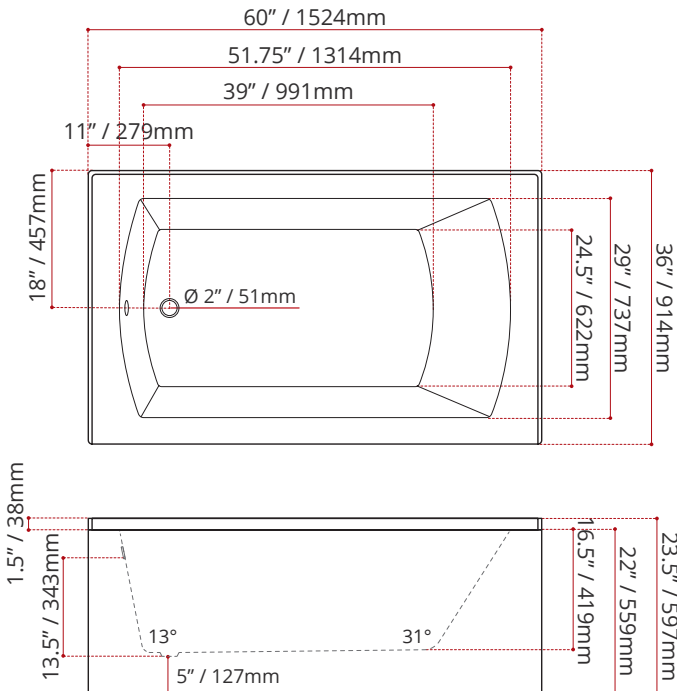

Product images are for illustration purposes only. Actual product(s) may vary.

WHITE FINISH	
MODEL No.	
3571	
LEFT HAND DRAIN LOCATION	
3581	
RIGHT HAND DRAIN LOCATION	

BLACK FINISH	BISCUIT FINISH
MODEL No.	MODEL No.
3572 LEFT HAND DRAIN LOCATION	3573 LEFT HAND DRAIN LOCATION
3582 RIGHT HAND DRAIN LOCATION	3583 RIGHT HAND DRAIN LOCATION
<i>COLOUR OPTIONS ARE MADE TO ORDER - NO REFUND - NO RETURN -</i>	

DIMENSIONS	WATER DEPTH	CAPACITY
<ul style="list-style-type: none"> Length: 60" / 1524mm Width: 36" / 914mm Skirt Height: 22" / 559mm 	13.5" / 343mm Drain to overflow	56 gal. 212 litres of water

PRODUCT INFORMATION:	
<ul style="list-style-type: none"> Modern style Plain skirt End drain Made in Canada 	<ul style="list-style-type: none"> Above floor rough-in installation High gloss / Crack-resistant acrylic Complies with CSA & IAPMO standards

SHIPPING INFORMATION:	
<ul style="list-style-type: none"> Length: 62" / 1575mm Width: 38" / 965mm Height: 26" / 660mm 	<ul style="list-style-type: none"> Net Weight: 35.8 kg / 79 lbs Gross Weight: 40 kg / 88 lbs

MODEL NUMBER : **3571**
(LEFT HAND DRAIN LOCATION)

MODEL NUMBER : **3581**
(RIGHT HAND DRAIN LOCATION)

DISCLAIMER: Measurements may vary ± 1/4" (Diagram Not to scale)

CUSTOMIZE YOUR TUB

ALL UPCHARGE OPTIONS ARE MADE TO ORDER - NO REFUND - NO RETURN -